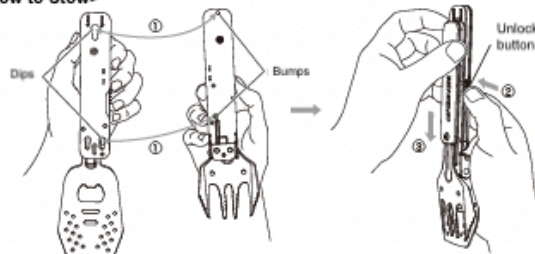

UG-3287 Instruction Manual

<Detaching>

Slide the fork up and remove it while pushing the unlock button on the grip of the turner

<How to use the fork and turner>

Slide the fork and turner tip in the direction of the arrow to the end. For stowing, reverse the procedure.

<How to use the tong>

Insert the bumps of the fork into the dips of the turner and slide the fork side down while pressing the lock release button to fix it in place. For storage, slide the fork side up while pressing the unlock button to remove it.

<How to Stow>

Overlap the bumps of the fork and the dips of the turner and press them together. While pressing the unlock button, slide the fork down and release the button to lock it

⚠ Warning Misuse could result in injury to the user and/or damage to property