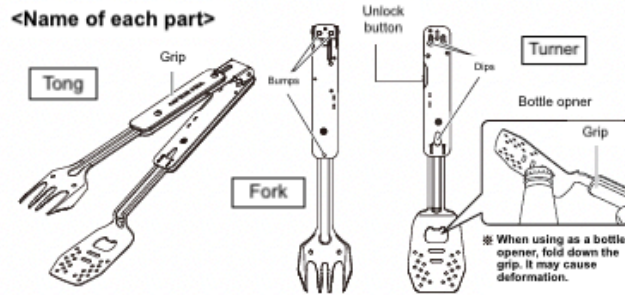

UG-3287 Instruction Manual

<Detaching>

Slide the fork up and remove it while pushing the unlock button on the grip of the turner

<How to use the fork and turner>

Slide the fork and turner tip in the direction of the arrow to the end. For stowing, reverse the procedure.

<How to use the tong>

Insert the bumps of the fork into the dips of the turner and slide the fork side down while pressing the lock release button to fix it in place. For storage, slide the fork side up while pressing the unlock button to remove it.

<How to Stow>

Overlap the bumps of the fork and the dips of the turner and press them together. While pressing the unlock button, slide the fork down and release the button to lock it

⚠ Warning Misuse could result in injury to the user and/or damage to property