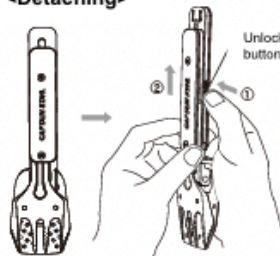

UG-3287 Instruction Manual

<Detaching>

Slide the fork up and remove it while pushing the unlock button on the grip of the turner

<How to use the fork and turner>

Slide the fork and turner tip in the direction of the arrow to the end. For stowing, reverse the procedure.

<How to use the tong>

Insert the bumps of the fork into the dips of the turner and slide the fork side down while pressing the lock release button to fix it in place. For storage, slide the fork side up while pressing the unlock button to remove it.

<How to Stow>

Overlap the bumps of the fork and the dips of the turner and press them together. While pressing the unlock button, slide the fork down and release the button to lock it

⚠ Warning Misuse could result in injury to the user and/or damage to property