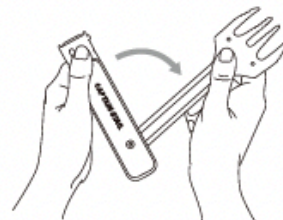

UG-3287 Instruction Manual

<Detaching>

Slide the fork up and remove it while pushing the unlock button on the grip of the turner

<How to use the fork and turner>

Slide the fork and turner tip in the direction of the arrow to the end. For stowing, reverse the procedure.

<How to use the tong>

Insert the bumps of the fork into the dips of the turner and slide the fork side down while pressing the lock release button to fix it in place. For storage, slide the fork side up while pressing the unlock button to remove it.

<How to Stow>

Overlap the bumps of the fork and the dips of the turner and press them together. While pressing the unlock button, slide the fork down and release the button to lock it

⚠ Warning Misuse could result in injury to the user and/or damage to property