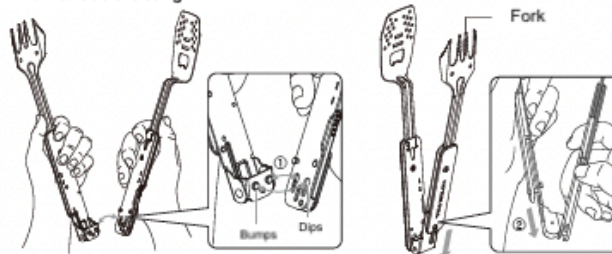

UG-3287 Instruction Manual

<Detaching>

Slide the fork up and remove it while pushing the unlock button on the grip of the turner

<How to use the fork and turner>

Slide the fork and turner tip in the direction of the arrow to the end. For stowing, reverse the procedure.

<How to use the tong>

Insert the bumps of the fork into the dips of the turner and slide the fork side down while pressing the lock release button to fix it in place. For storage, slide the fork side up while pressing the unlock button to remove it.

<How to Stow>

Overlap the bumps of the fork and the dips of the turner and press them together. While pressing the unlock button, slide the fork down and release the button to lock it

⚠ Warning Misuse could result in injury to the user and/or damage to property